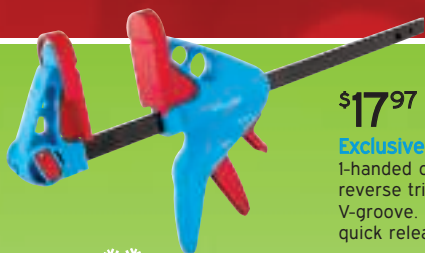

$17⁹⁷

Exclusive 12" Hand Bar Clamp
1-handed operation, forward and reverse trigger. 3-1/2" full pads with V-groove. Converts to spreader with quick release button. 360870

$17⁹⁷

Tongue & Groove Plier Set
One each; 9-1/2" and 6-1/2" tongue and groove pliers. 314692